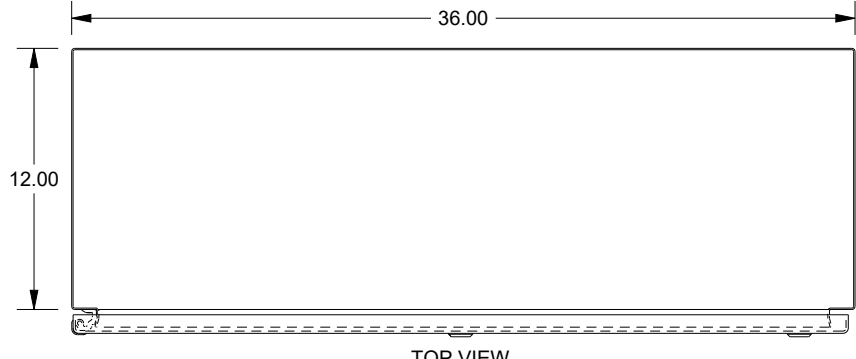

SAGINAW CONTROL & ENGINEERING

SCE-48EL3612SS6LP

TOP VIEW

LEFT SIDE VIEW

FRONT VIEW

RIGHT SIDE VIEW

EXTERNAL REAR VIEW

BOTTOM VIEW