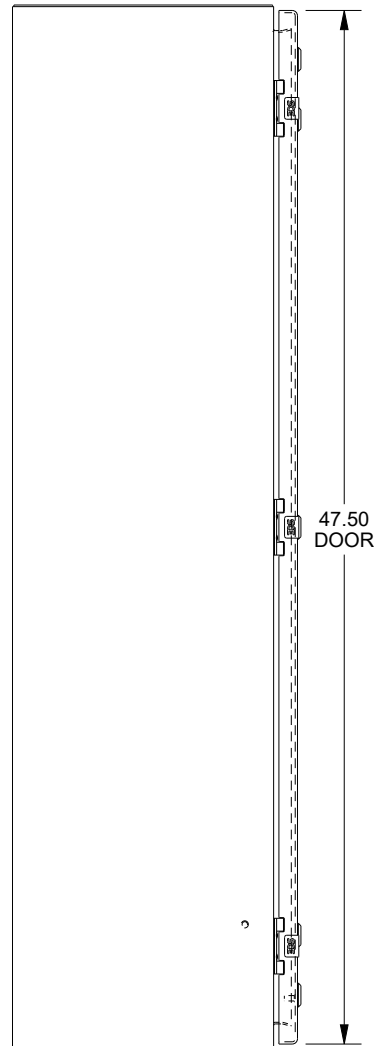

SAGINAW CONTROL & ENGINEERING

SCE-48EL3612SS6LP

TOP VIEW

LEFT SIDE VIEW

FRONT VIEW

RIGHT SIDE VIEW

EXTERNAL REAR VIEW

BOTTOM VIEW