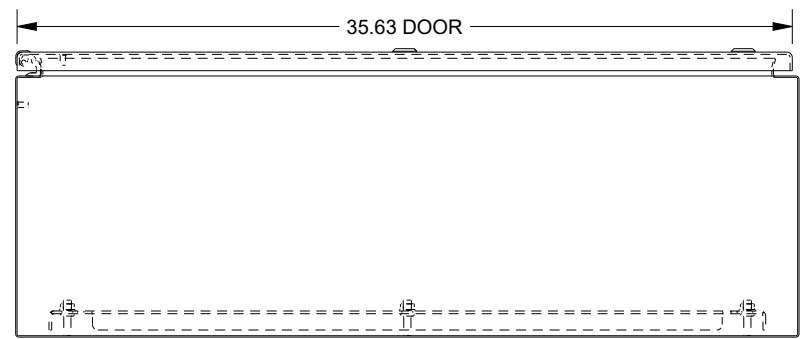

SAGINAW CONTROL & ENGINEERING

SCE-48EL3612SS6LP

TOP VIEW

LEFT SIDE VIEW

FRONT VIEW

RIGHT SIDE VIEW

EXTERNAL REAR VIEW

BOTTOM VIEW