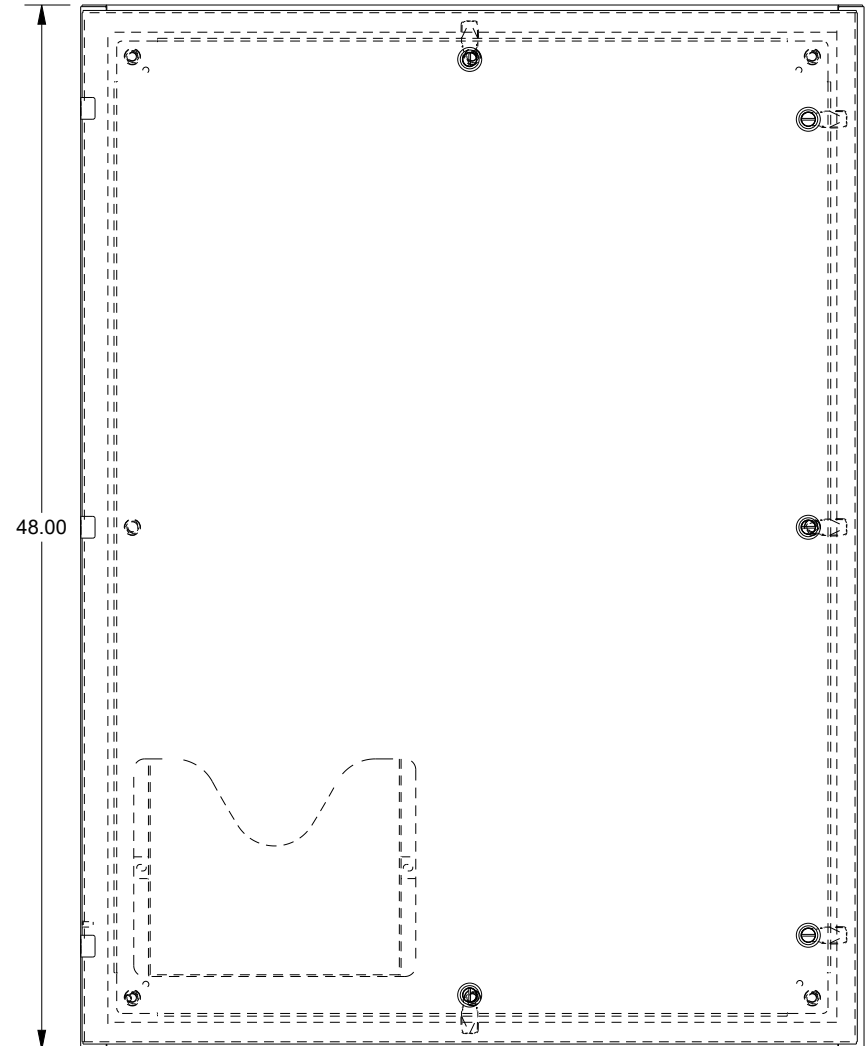

SAGINAW CONTROL & ENGINEERING

SCE-48EL3612SS6LP

TOP VIEW

LEFT SIDE VIEW

FRONT VIEW

RIGHT SIDE VIEW

EXTERNAL REAR VIEW

BOTTOM VIEW