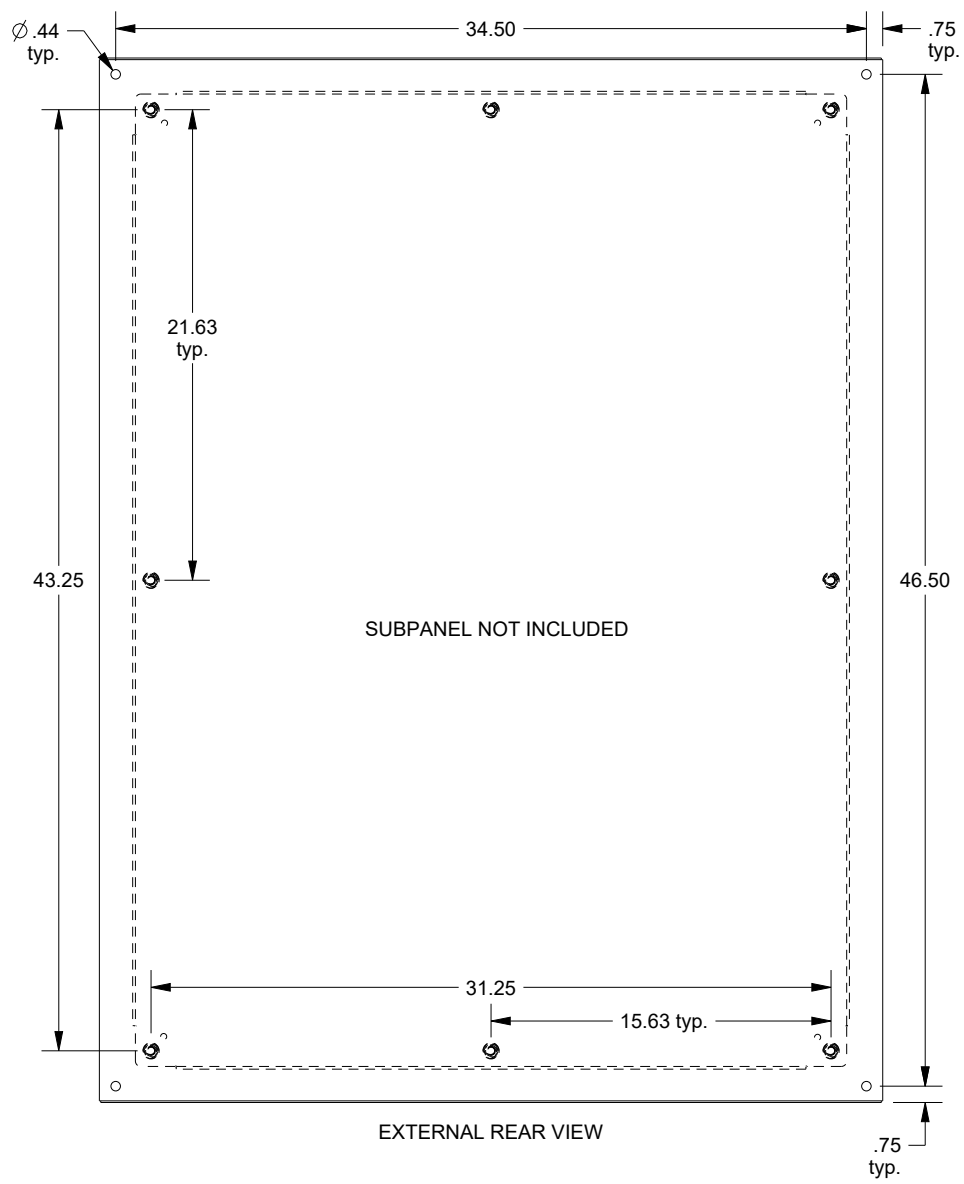

SAGINAW CONTROL & ENGINEERING

SCE-48EL3612SS6LP

TOP VIEW

LEFT SIDE VIEW

FRONT VIEW

RIGHT SIDE VIEW

EXTERNAL REAR VIEW

BOTTOM VIEW